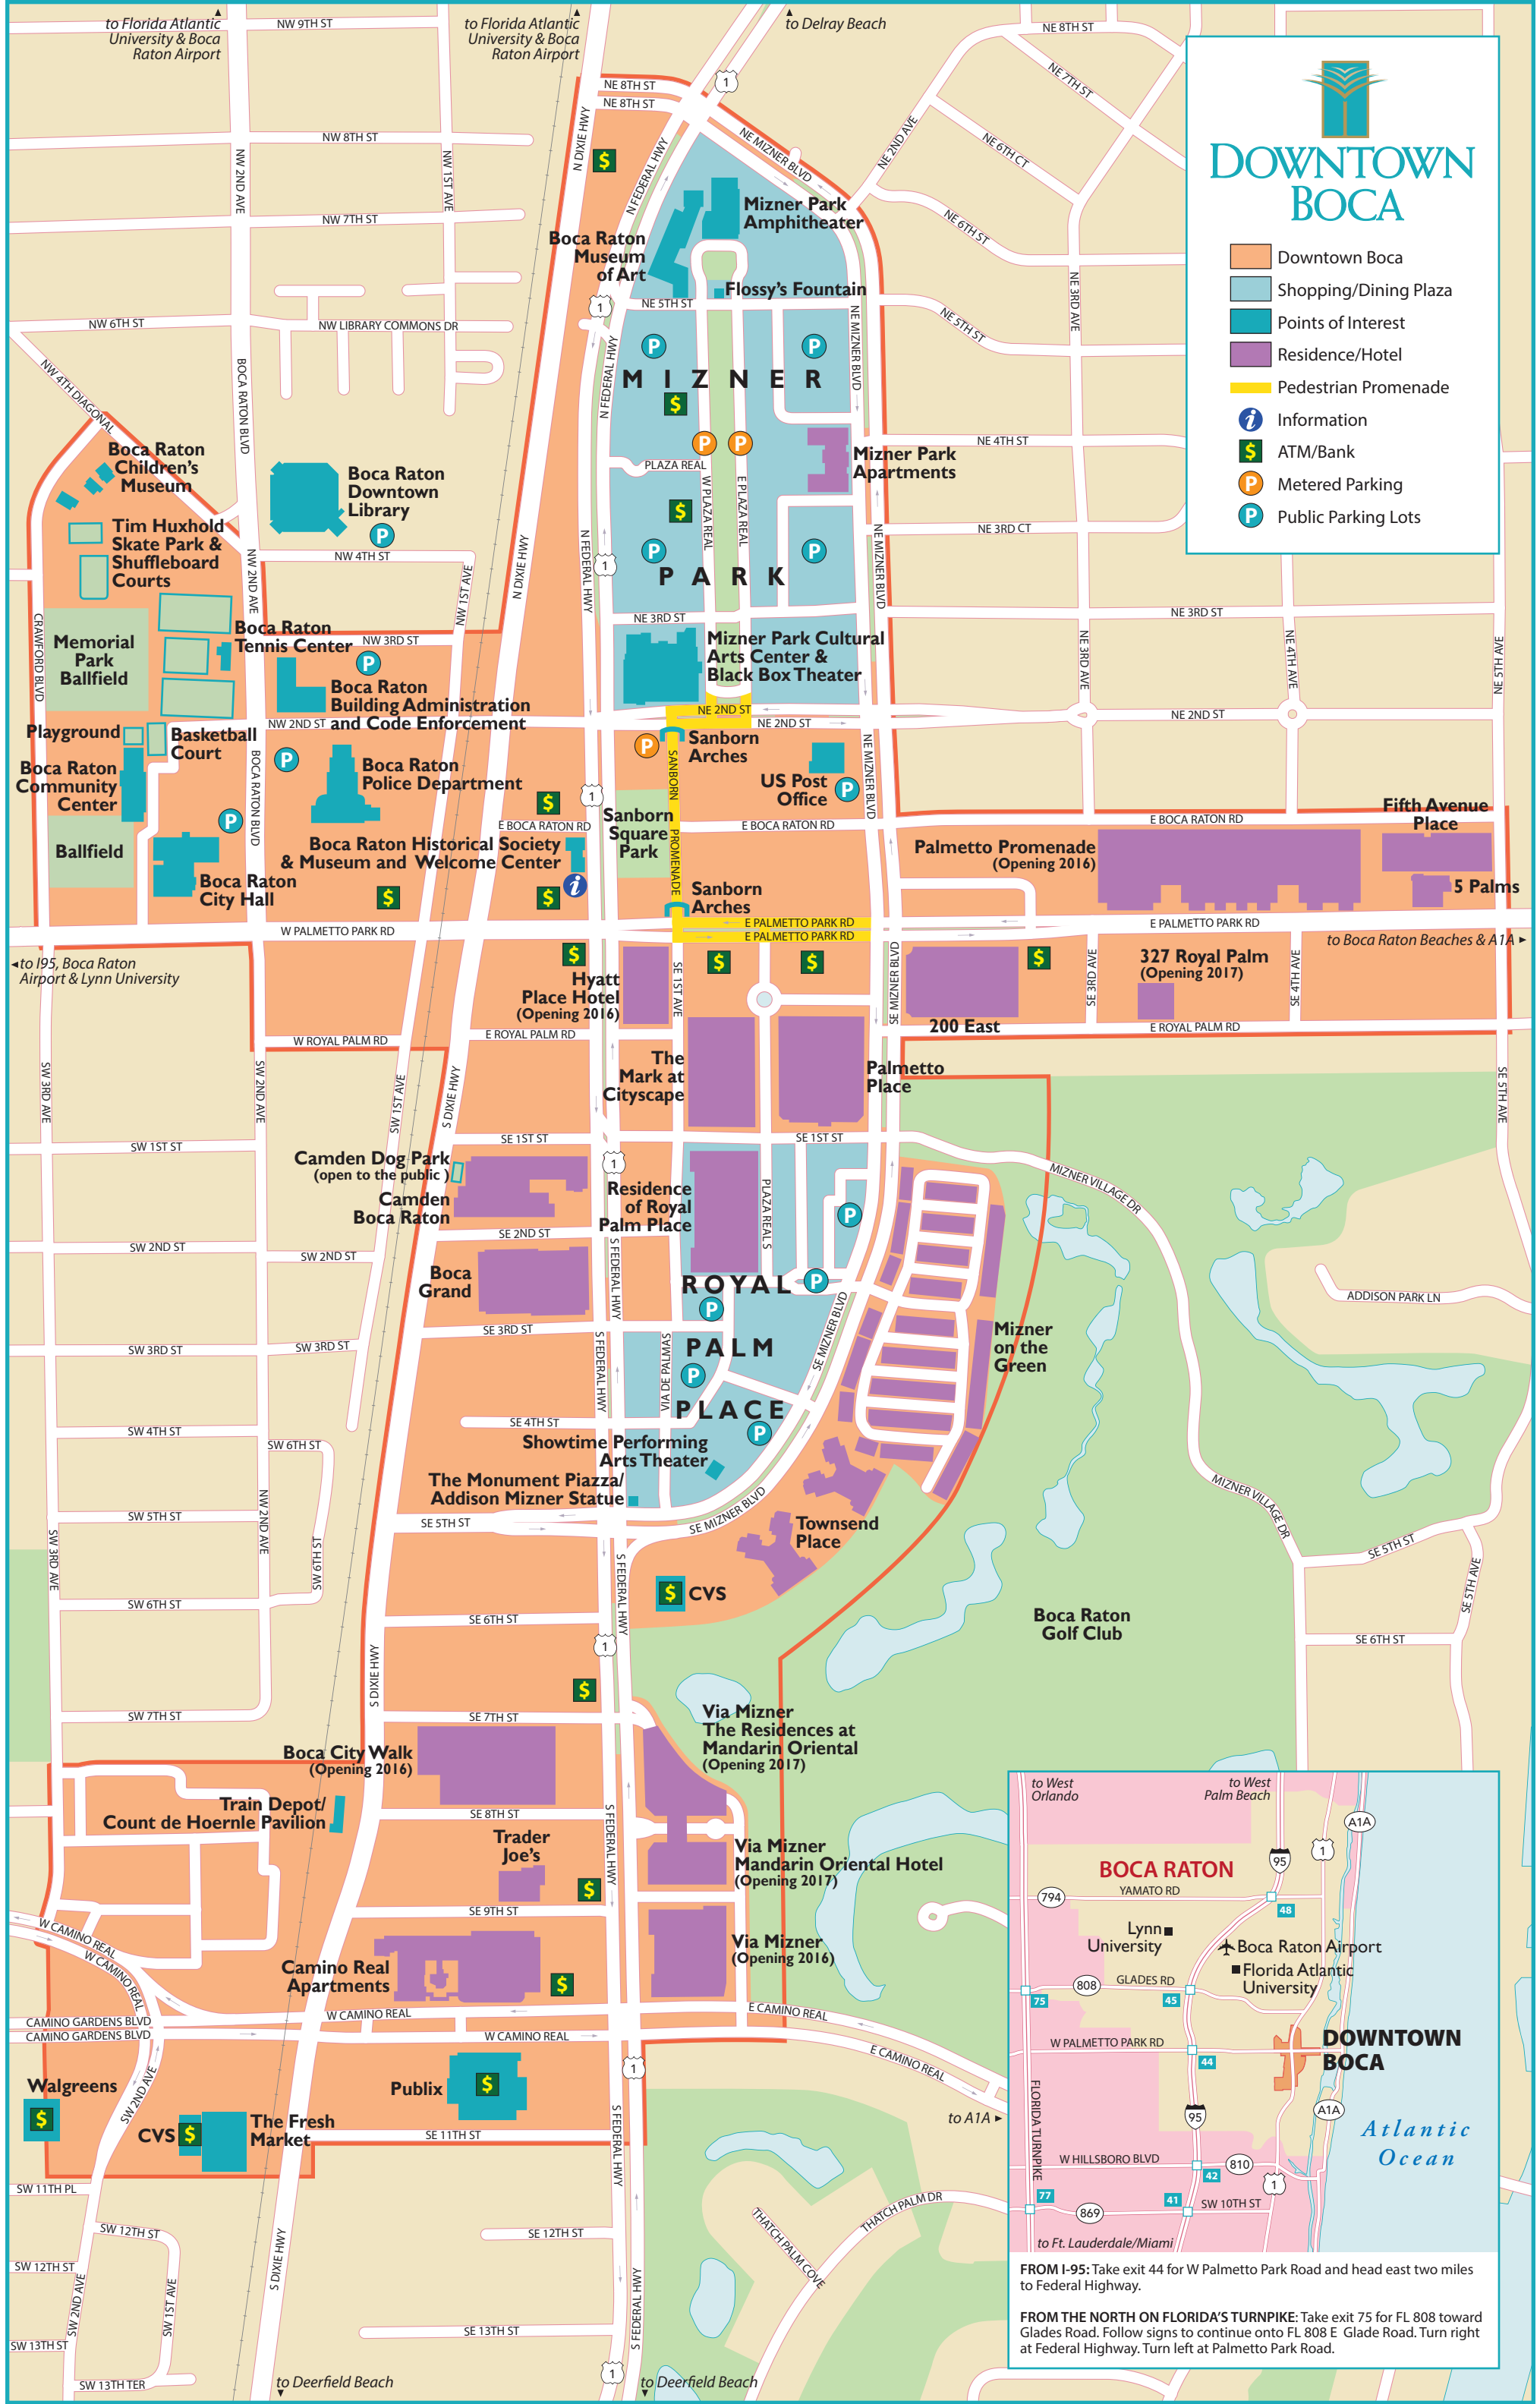

DOWNTOWN BOCA

- Downtown Boca
- Shopping/Dining Plaza
- Points of Interest
- Residence/Hotel
- Pedestrian Promenade
- i Information
- \$ ATM/Bank
- P Metered Parking
- P Public Parking Lots

BOCA RATON
YAMATO RD
Lynn University
Boca Raton Airport
Florida Atlantic University

DOWNTOWN BOCA
W PALMETTO PARK RD
W HILLSBORO BLVD
FLORIDA TURNPIKE
SW 10TH ST

Atlantic Ocean

FROM I-95: Take exit 44 for W Palmetto Park Road and head east two miles to Federal Highway.

FROM THE NORTH ON FLORIDA'S TURNPIKE: Take exit 75 for FL 808 toward Glades Road. Follow signs to continue onto FL 808 E Glade Road. Turn right at Federal Highway. Turn left at Palmetto Park Road.